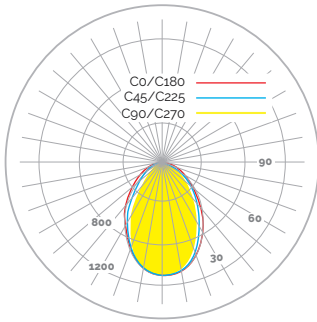

PHOTOMETRY

12W 60° with Micro Louvre

IES data available on electrix website electrixillumination.com